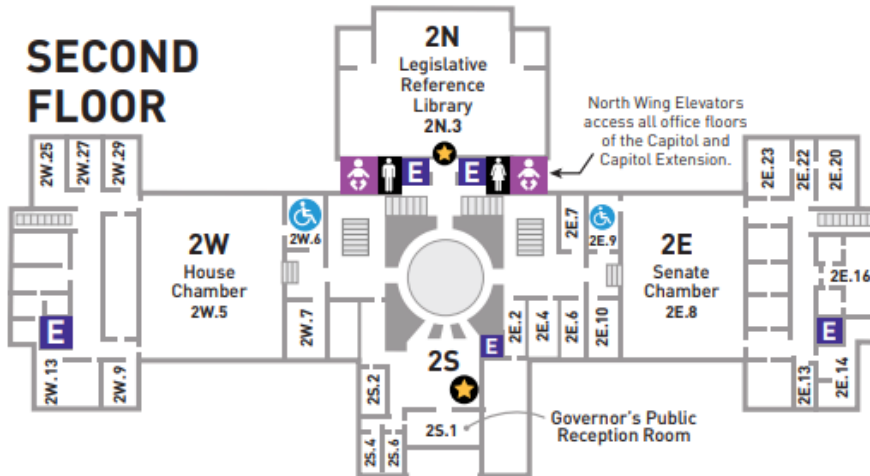

SECOND FLOOR

- Exhibits
- Baby Changing Tables located in 2nd Floor Restrooms
- Lift

THIRD FLOOR

FOURTH FLOOR

INFORMATION & TOURS

Monday - Friday: 8:30 am - 4:30 pm
 Saturday: 9:30 am - 3:30 pm
 Sunday: Noon - 3:30 pm
 Call 512.463.0063 for more information.

ACCESSIBILITY

All facilities are accessible to persons with disabilities. For assistance call 512.463.0063.

Capitol Extension Access:

Take the North Wing elevators to Floor E1 or E2 of the underground Capitol Extension. Please visit the Capitol Gift Shop on Floor E1 for Texas and Capitol mementos and books, as well as mints, medicines and other sundries. Also located on level E1 are a public cafeteria, an Automatic Teller Machine (ATM) and vending machines.

Floors 2, 3 & 4

EXTENSION FIRST FLOOR (E1)

ACCESSIBILITY
All facilities are accessible to persons with disabilities. For assistance call 512.463.0063.

- Baby Care Room with Baby Changing Tables

Floor E1

EXTENSION SECOND FLOOR (E2)