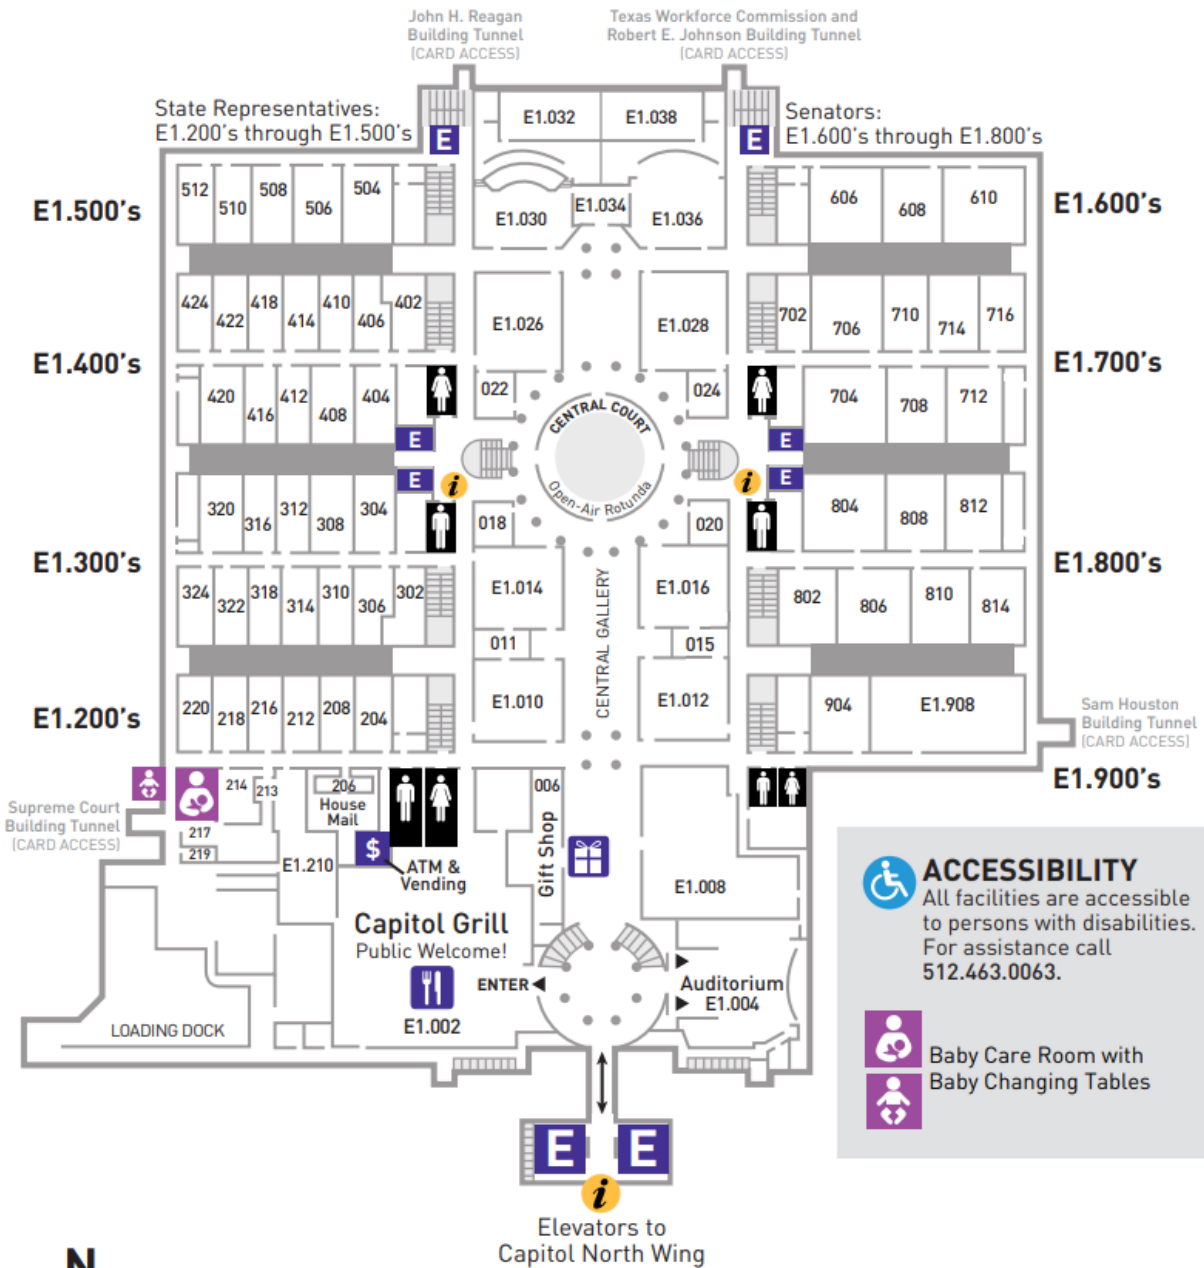

SECOND FLOOR

- Exhibits
- Baby Changing Tables located in 2nd Floor Restrooms
- Lift

THIRD FLOOR

FOURTH FLOOR

INFORMATION & TOURS

Monday - Friday: 8:30 am - 4:30 pm
 Saturday: 9:30 am - 3:30 pm
 Sunday: Noon - 3:30 pm
 Call 512.463.0063 for more information.

ACCESSIBILITY

All facilities are accessible to persons with disabilities. For assistance call 512.463.0063.

Capitol Extension Access:

Take the North Wing elevators to Floor E1 or E2 of the underground Capitol Extension. Please visit the Capitol Gift Shop on Floor E1 for Texas and Capitol mementos and books, as well as mints, medicines and other sundries. Also located on level E1 are a public cafeteria, an Automatic Teller Machine (ATM) and vending machines.

Floors 2, 3 & 4

EXTENSION FIRST FLOOR (E1)

ACCESSIBILITY
All facilities are accessible to persons with disabilities. For assistance call 512.463.0063.

- Baby Care Room with Baby Changing Tables

Floor E1

EXTENSION SECOND FLOOR (E2)