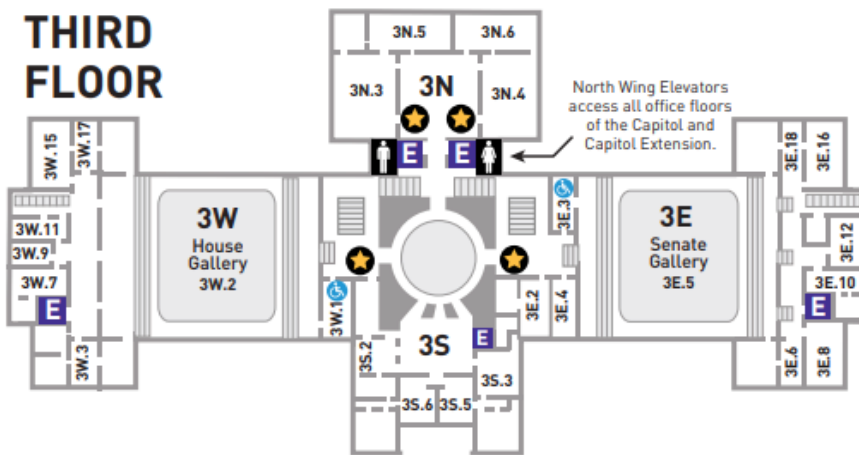

SECOND FLOOR

- Exhibits
- Baby Changing Tables located in 2nd Floor Restrooms
- Lift

THIRD FLOOR

FOURTH FLOOR

INFORMATION & TOURS

Monday - Friday: 8:30 am - 4:30 pm
 Saturday: 9:30 am - 3:30 pm
 Sunday: Noon - 3:30 pm
 Call 512.463.0063 for more information.

ACCESSIBILITY

All facilities are accessible to persons with disabilities. For assistance call 512.463.0063.

Capitol Extension Access:

Take the North Wing elevators to Floor E1 or E2 of the underground Capitol Extension. Please visit the Capitol Gift Shop on Floor E1 for Texas and Capitol mementos and books, as well as mints, medicines and other sundries. Also located on level E1 are a public cafeteria, an Automatic Teller Machine (ATM) and vending machines.

Floors 2, 3 & 4

EXTENSION FIRST FLOOR (E1)

ACCESSIBILITY
All facilities are accessible to persons with disabilities. For assistance call 512.463.0063.

- Baby Care Room with Baby Changing Tables

Floor E1

EXTENSION SECOND FLOOR (E2)