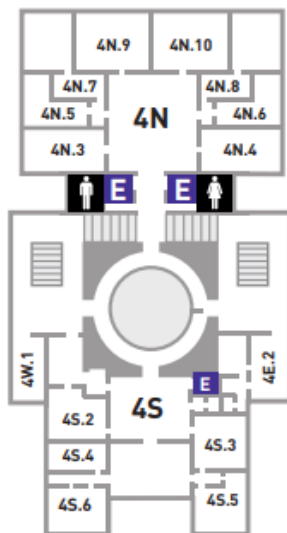

SECOND FLOOR

- Exhibits
- Baby Changing Tables located in 2nd Floor Restrooms
- Lift

THIRD FLOOR

FOURTH FLOOR

INFORMATION & TOURS

Monday - Friday: 8:30 am - 4:30 pm
 Saturday: 9:30 am - 3:30 pm
 Sunday: Noon - 3:30 pm
 Call 512.463.0063 for more information.

ACCESSIBILITY

All facilities are accessible to persons with disabilities. For assistance call 512.463.0063.

Capitol Extension Access:

Take the North Wing elevators to Floor E1 or E2 of the underground Capitol Extension. Please visit the Capitol Gift Shop on Floor E1 for Texas and Capitol mementos and books, as well as mints, medicines and other sundries. Also located on level E1 are a public cafeteria, an Automatic Teller Machine (ATM) and vending machines.

Floors 2, 3 & 4

EXTENSION FIRST FLOOR (E1)

ACCESSIBILITY
All facilities are accessible to persons with disabilities. For assistance call 512.463.0063.

- Baby Care Room with Baby Changing Tables

Floor E1

EXTENSION SECOND FLOOR (E2)