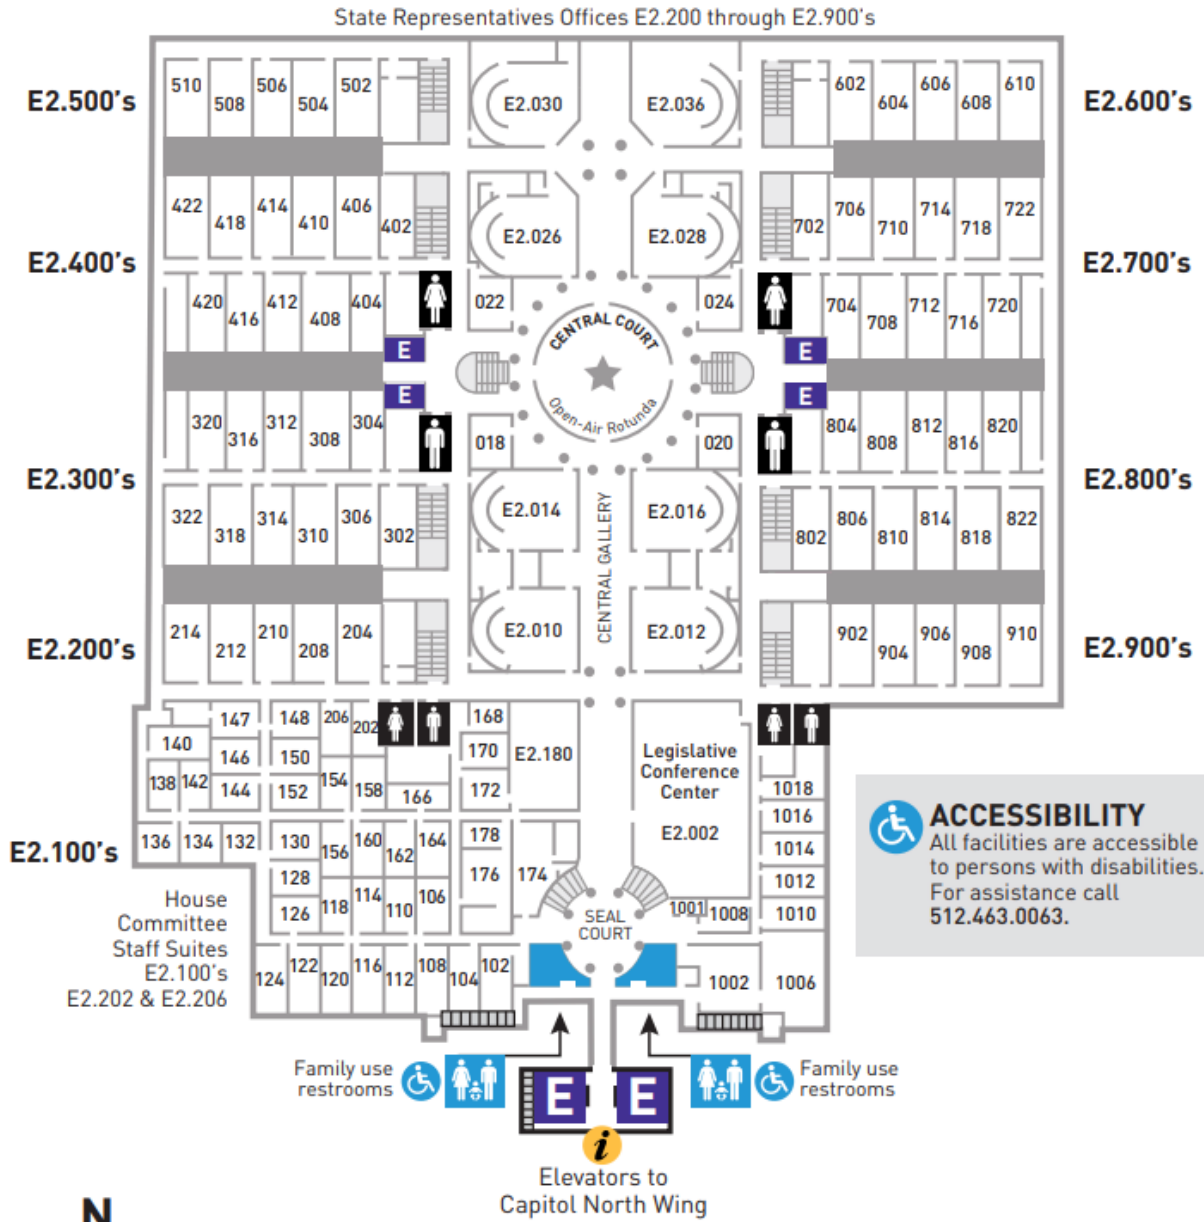

SECOND FLOOR

- Exhibits
- Baby Changing Tables located in 2nd Floor Restrooms
- Lift

THIRD FLOOR

FOURTH FLOOR

INFORMATION & TOURS

Monday - Friday: 8:30 am - 4:30 pm
 Saturday: 9:30 am - 3:30 pm
 Sunday: Noon - 3:30 pm
 Call 512.463.0063 for more information.

ACCESSIBILITY

All facilities are accessible to persons with disabilities. For assistance call 512.463.0063.

Capitol Extension Access:

Take the North Wing elevators to Floor E1 or E2 of the underground Capitol Extension. Please visit the Capitol Gift Shop on Floor E1 for Texas and Capitol mementos and books, as well as mints, medicines and other sundries. Also located on level E1 are a public cafeteria, an Automatic Teller Machine (ATM) and vending machines.

Floors 2, 3 & 4

EXTENSION FIRST FLOOR (E1)

ACCESSIBILITY
All facilities are accessible to persons with disabilities. For assistance call 512.463.0063.

- Baby Care Room with Baby Changing Tables

Floor E1

EXTENSION SECOND FLOOR (E2)